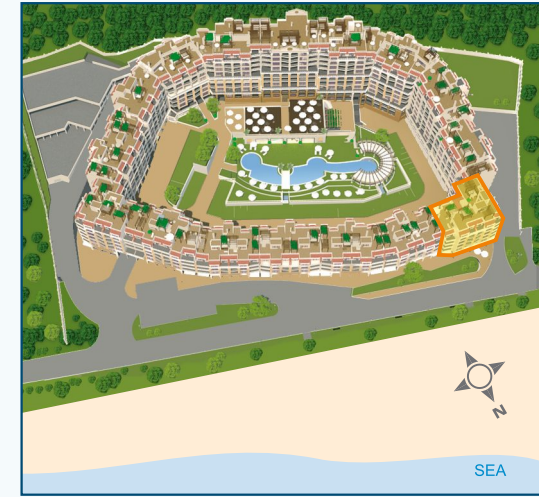

Ambassador's Wing

st. 11
TERRACE
78.87 m²

st. 12
TERRACE
89.58 m²

SEA VIEW

entrance 1

floor 6

Type	Floor
◀ st. 11 - terrace	6
◀ st. 12 - terrace	6