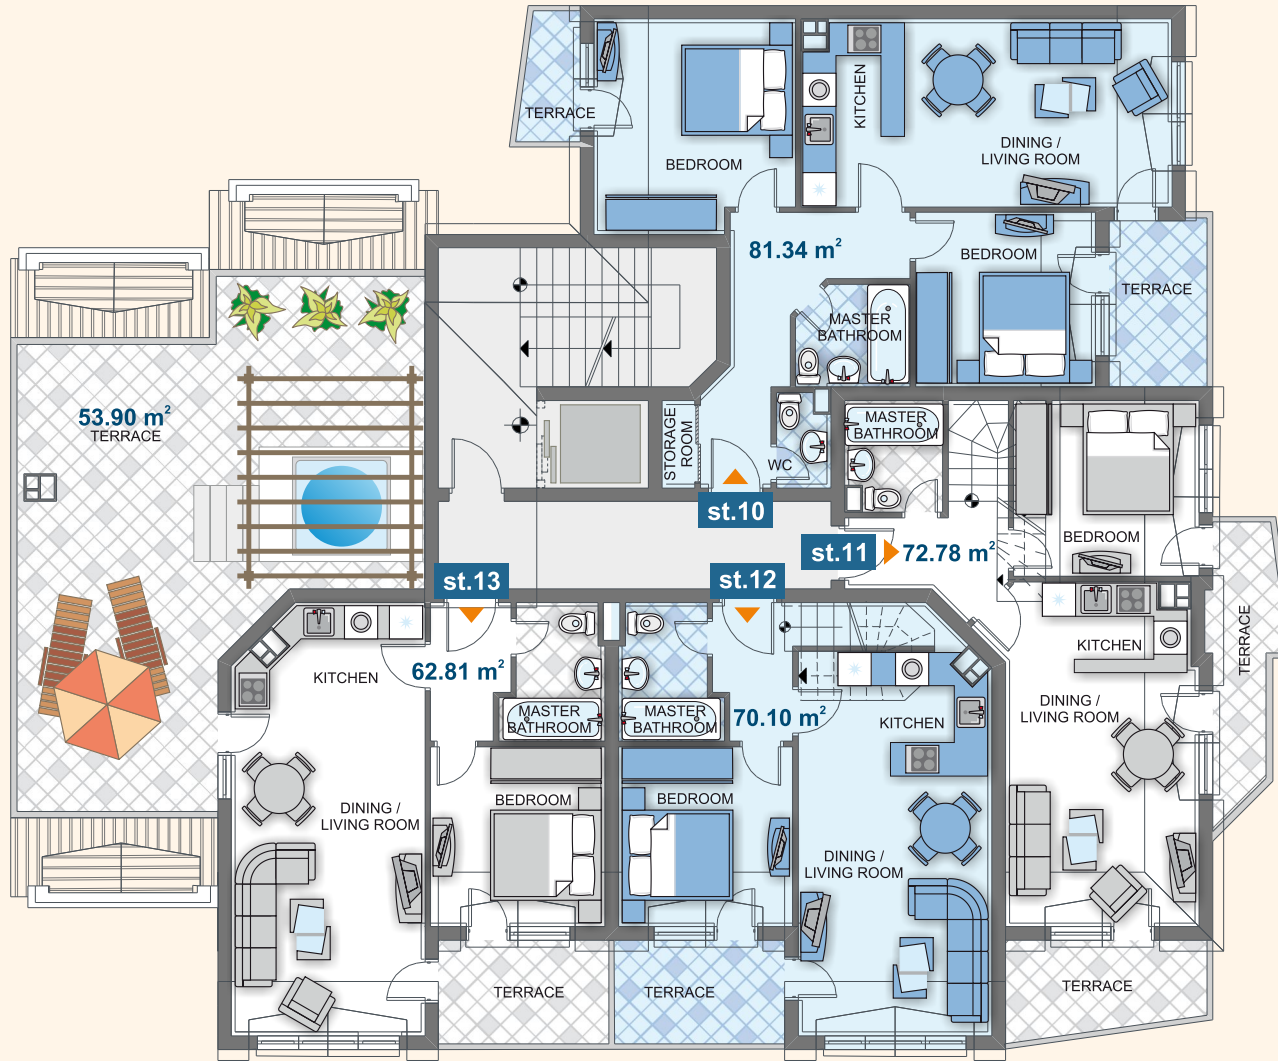

# Ambassador's Wing

POOL & GARDEN VIEW

SEA VIEW

entrance 1

floor 5

Type	Floor	Area	Terrace	Total Area
st. 10	5	81,34	-	94,85
st. 11 ▶	5, 6	72,78	78,87	163,74
st. 12 ▶	5, 6	70,10	89,58	171,32
st. 13	5	62,81	53,90	127,14