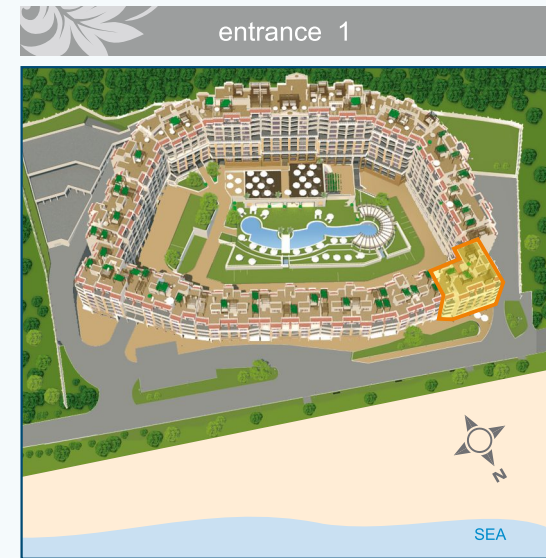

Ambassador's Wing

POOL & GARDEN VIEW

Type	Floor	Area	Terrace	Total Area
ap. 10	4	88,64	-	103,80
ap. 11	4	64,21	-	75,19
st. 7	4	59,20	-	69,03
st. 8	4	59,20	-	69,03
st. 9	4	84,36	-	98,37

SEA VIEW