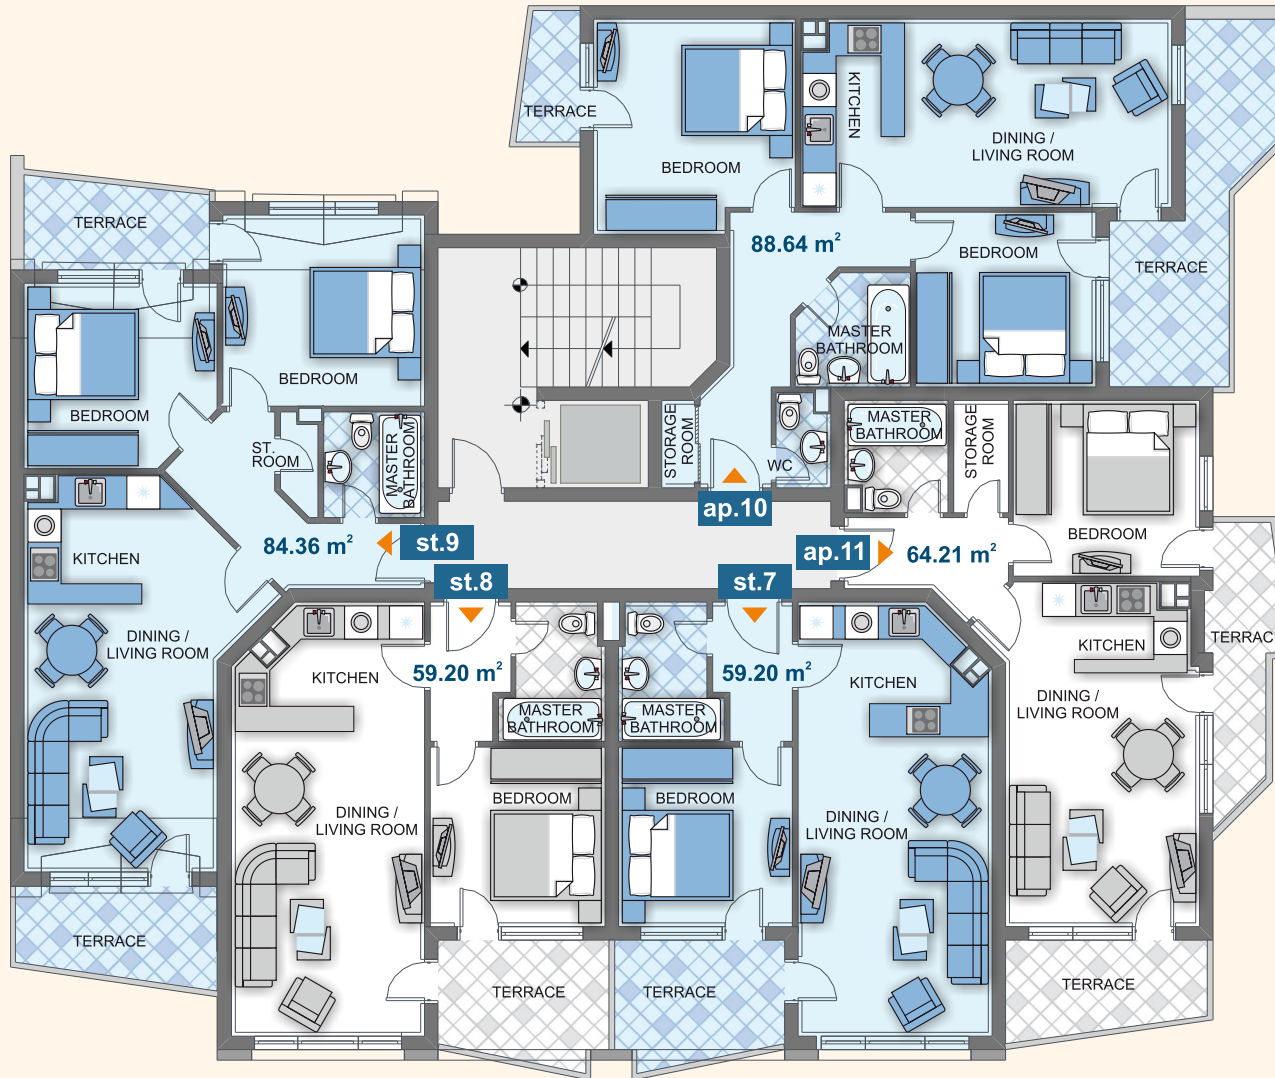

Ambassador's Wing

POOL & GARDEN VIEW

Type	Floor	Area	Terrace	Total Area
ap. 10	4	88,64	-	103,80
ap. 11	4	64,21	-	75,19
st. 7	4	59,20	-	69,03
st. 8	4	59,20	-	69,03
st. 9	4	84,36	-	98,37

SEA VIEW