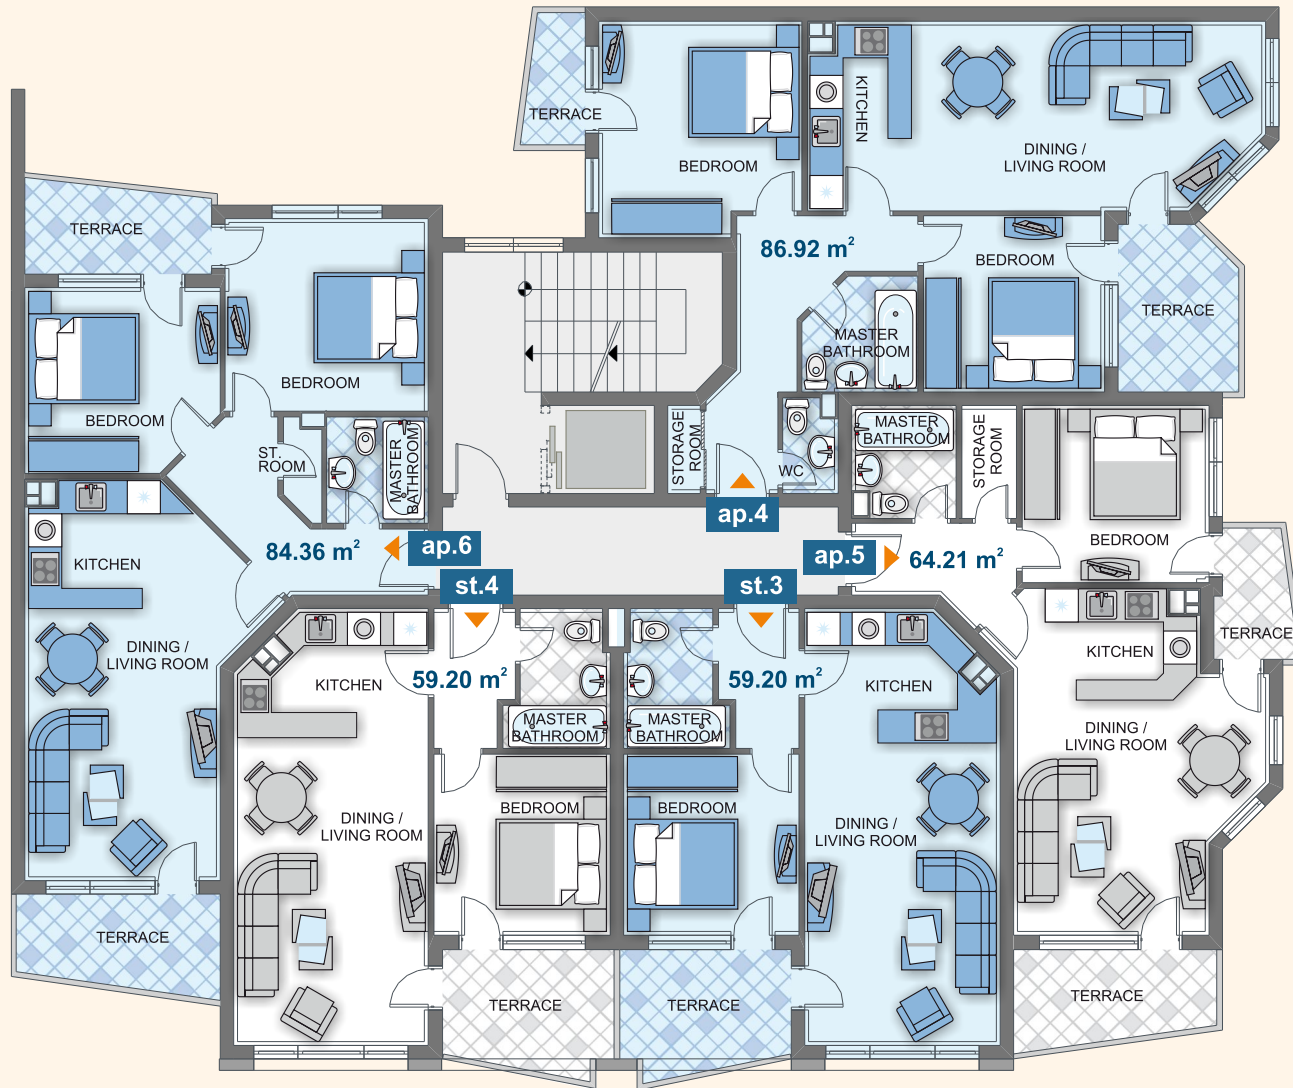

Ambassador's Wing

POOL & GARDEN VIEW

SEA VIEW

entrance 1

floor 2

Type	Floor	Area	Terrace	Total Area
ap. 4	2	86,92	-	101,79
ap. 5	2	64,21	-	75,19
st. 3	2	59,20	-	69,03
st. 4	2	59,20	-	69,03
ap. 6	2	84,36	-	98,79