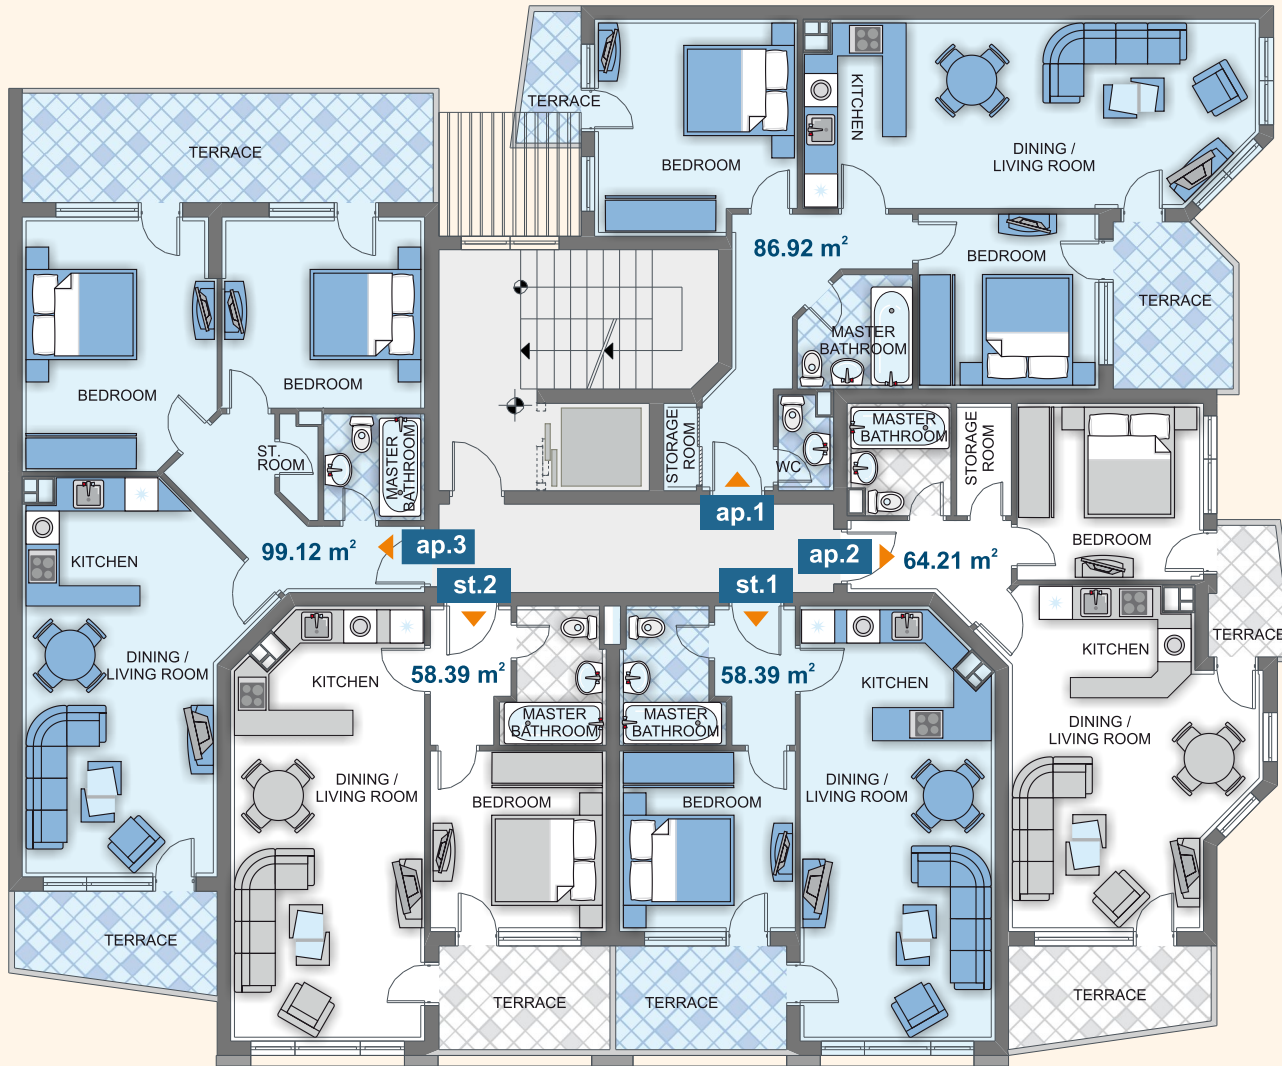

Ambassador's Wing

POOL & GARDEN VIEW

SEA VIEW

entrance 1

floor 1

Type	Floor	Area	Terrace	Total Area
ap. 1	1	86,92	-	100,64
ap. 2	1	64,21	-	74,34
st. 1	1	58,39	-	68,09
st. 2	1	58,39	-	68,09
ap. 3	1	99,12	-	114,76