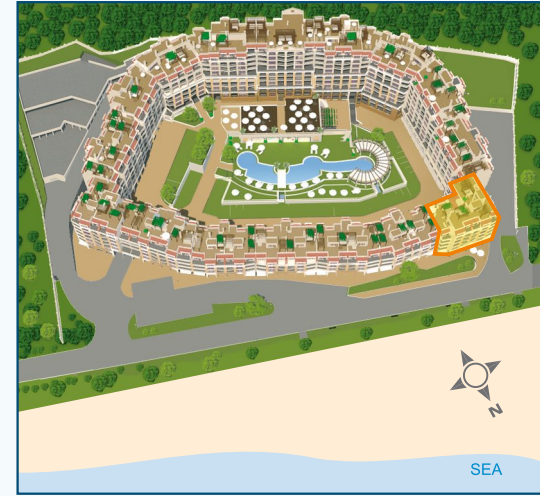

POOL & GARDEN VIEW

Ambassador's Wing

SEA VIEW

entrance 1

ground floor

Type	Floor	Area	Terrace	Total Area
SHOP 1	G	100,36	-	117,03
SHOP 2	G	55,31	-	64,49
SHOP 3	G	53,76	-	62,69
SHOP 4	G	92,86	-	108,28