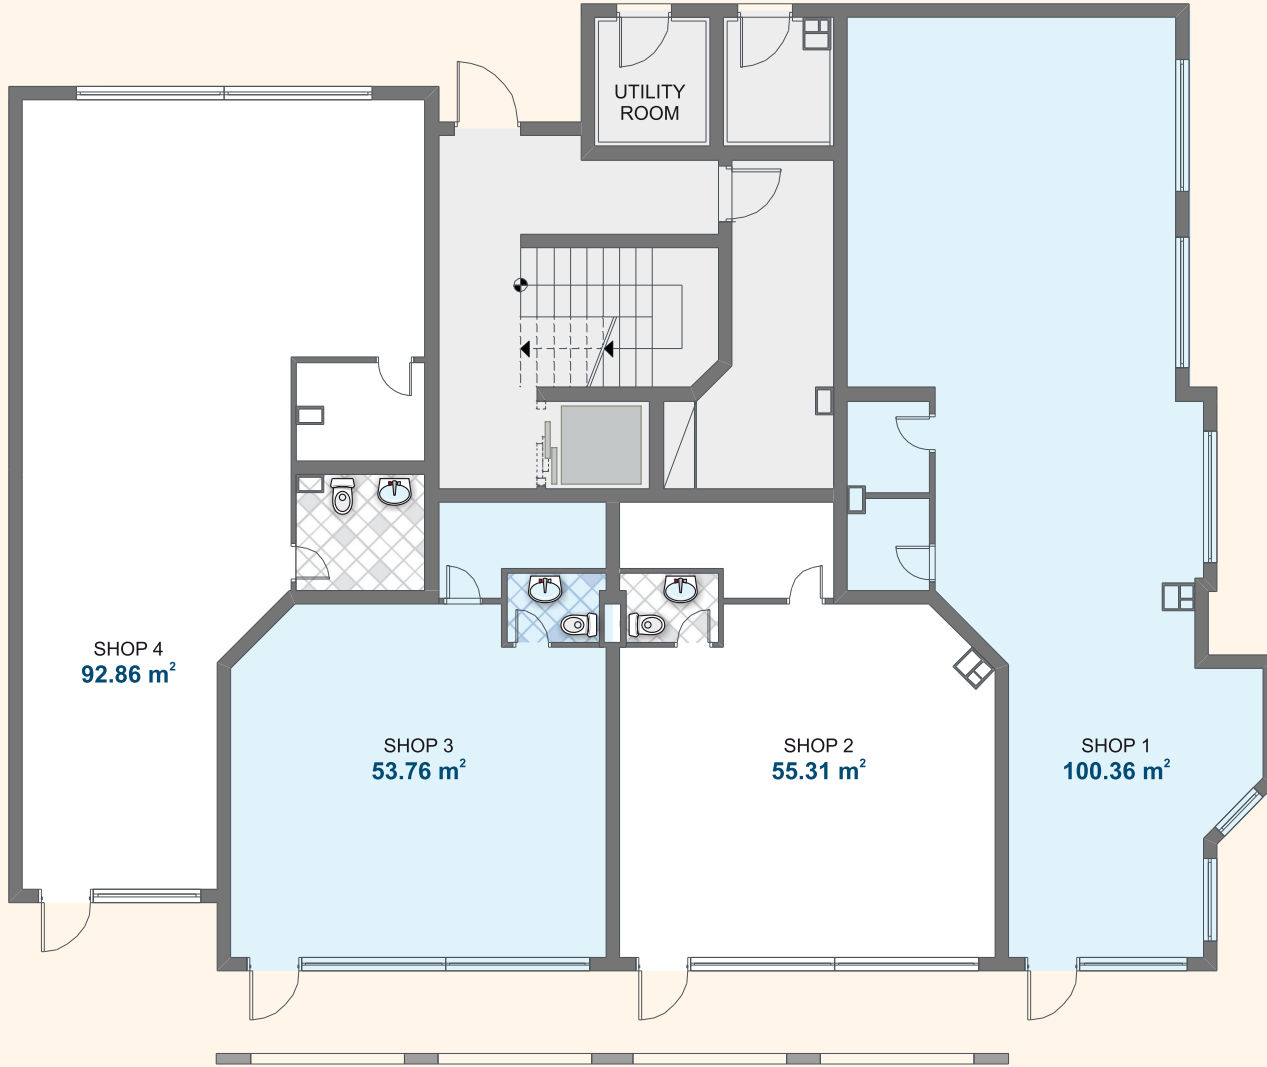

POOL & GARDEN VIEW

Ambassador's Wing

SEA VIEW

entrance 1

ground floor

Type	Floor	Area	Terrace	Total Area
SHOP 1	G	100,36	-	117,03
SHOP 2	G	55,31	-	64,49
SHOP 3	G	53,76	-	62,69
SHOP 4	G	92,86	-	108,28