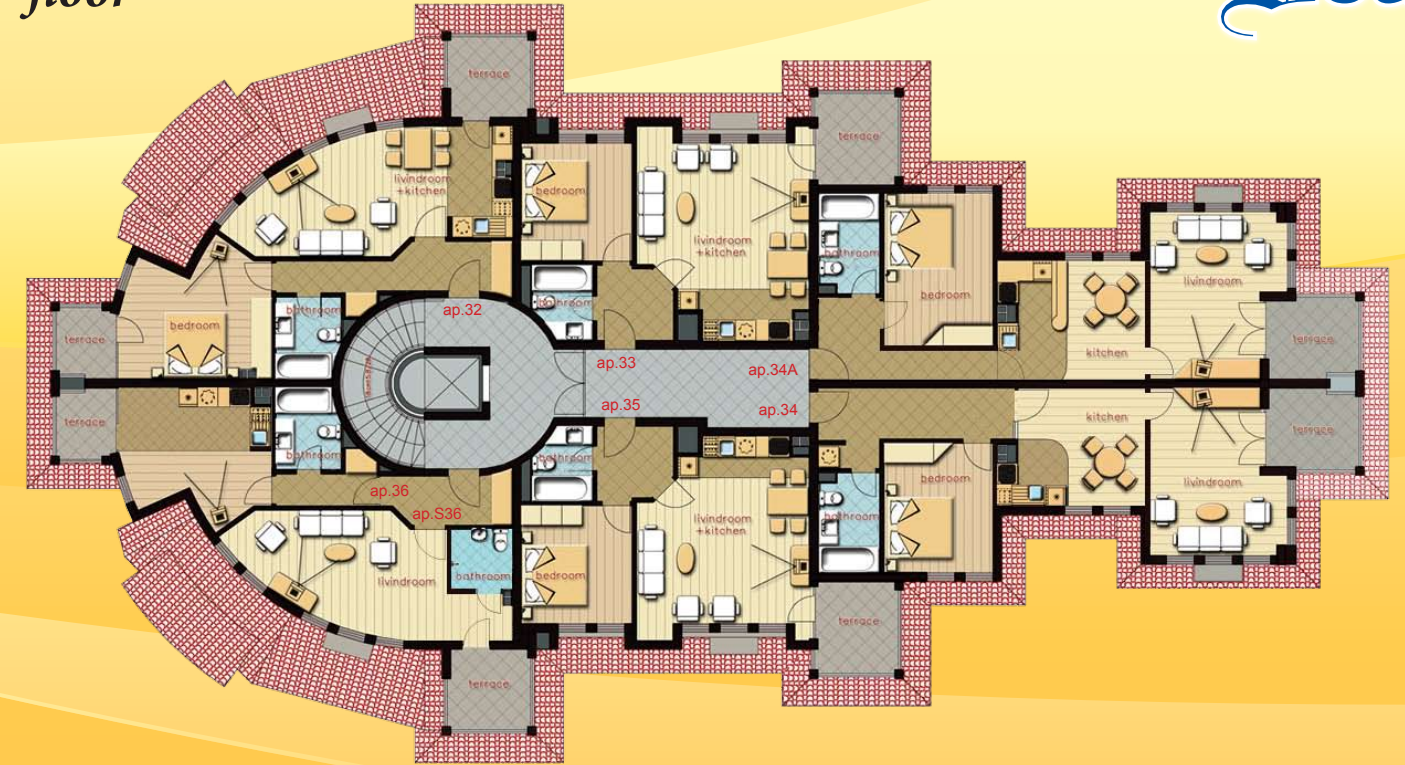

6th floor

app. №	hotel No	type	view	living area sq.m.	common parts sq. m.	total area sq. m.
32	B601	2-rooms	park, sea	73.20	7.98	81.18
33	B602	2-rooms	sea, pool	62.00	6.50	68.50

app. №	hotel No	type	view	living area sq.m.	common parts sq. m.	total area sq. m.
34	B603	3-rooms	sea, pool	76.75	8.48	85.23
34A	B603A	3-rooms	sea, pool	76.75	8.48	85.23

app. №	hotel No	type	view	living area sq.m.	common parts sq. m.	total area sq. m.
35	B604	2-rooms	park, sea	62.00	6.97	68.97
36	B605	Studio	park, sea	34.70	3.90	38.60
S36	B605S	Studio	park, sea	38.50	4.33	42.83

South Beach