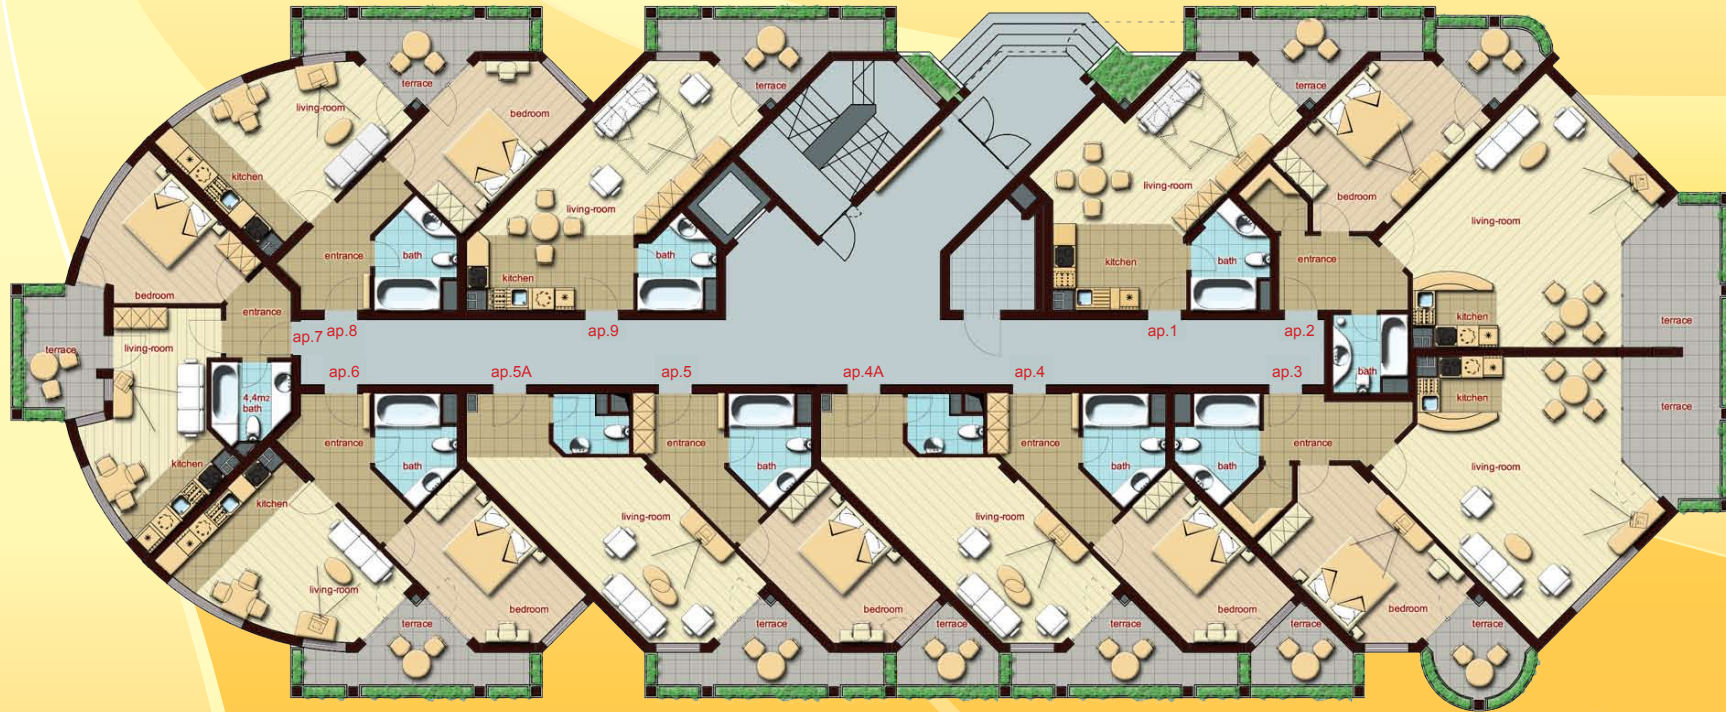

Block 1

1st floor

app. №	hotel No	type	view	living area sq.m.	common parts sq. m.	total area sq. m.
1	A101	Studio	sea	53.00	6.41	59.41
2	A102	2-rooms	sea	94.00	12.13	106.13
3	A103	2-rooms	sea, pool	99.00	13.61	112.61
4	A104	Studio	sea, pool	37.96	4.22	42.18