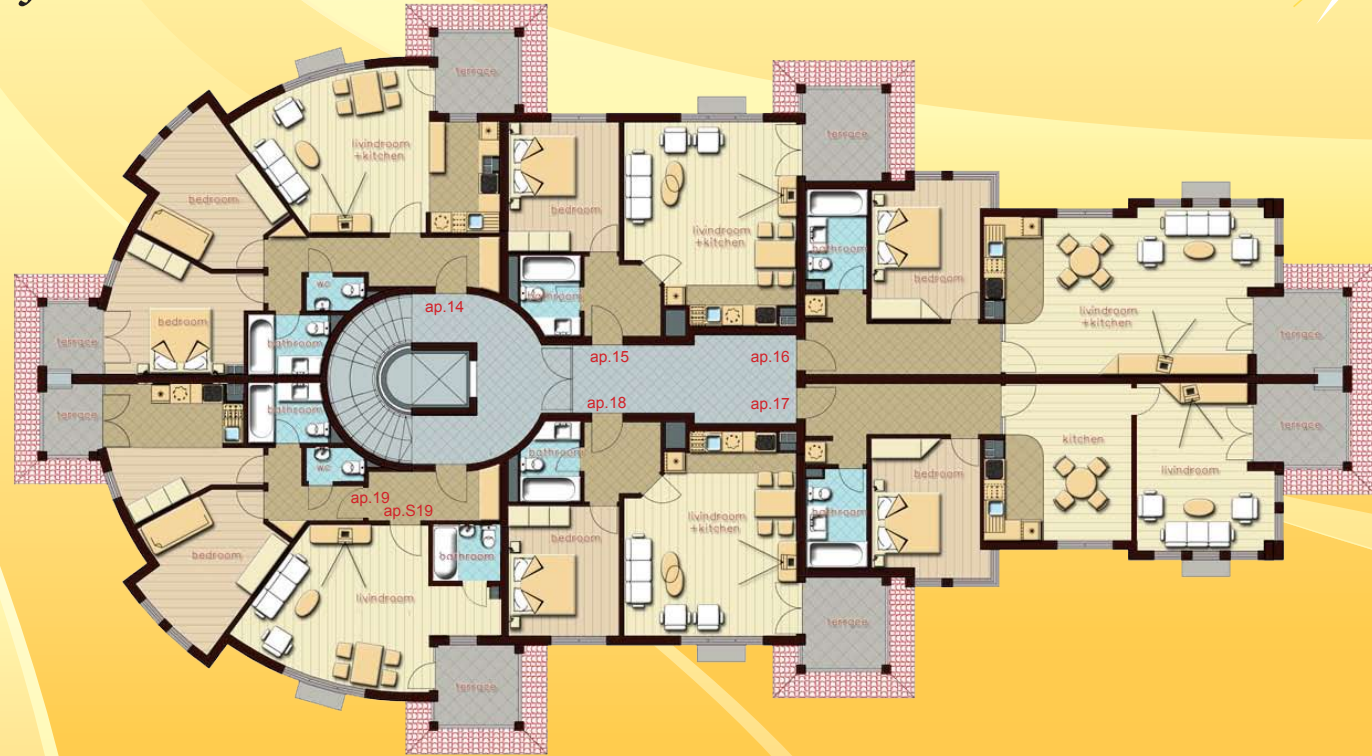

Block 2

3th floor

app. №	hotel No	type	view	living area sq.m.	common parts sq. m.	total area sq. m.
14	B301	3-rooms	park, pool	93.00	10.70	103.70
15	B302	2-rooms	sea, pool	64.00	7.13	71.13

app. №	hotel No	type	view	living area sq.m.	common parts sq. m.	total area sq. m.
16	B303	2-rooms	sea, pool	82.50	9.27	91.77
17	B304	2-rooms	sea, pool	82.50	9.94	92.44

app. №	hotel No	type	view	living area sq.m.	common parts sq. m.	total area sq. m.
18	B305	2-rooms	park, sea	64.00	7.65	71.65
19	B306A	2-rooms	park, sea	51.07	6.11	57.18
S19	B306S	Studio	park, sea	41.93	5.02	46.95