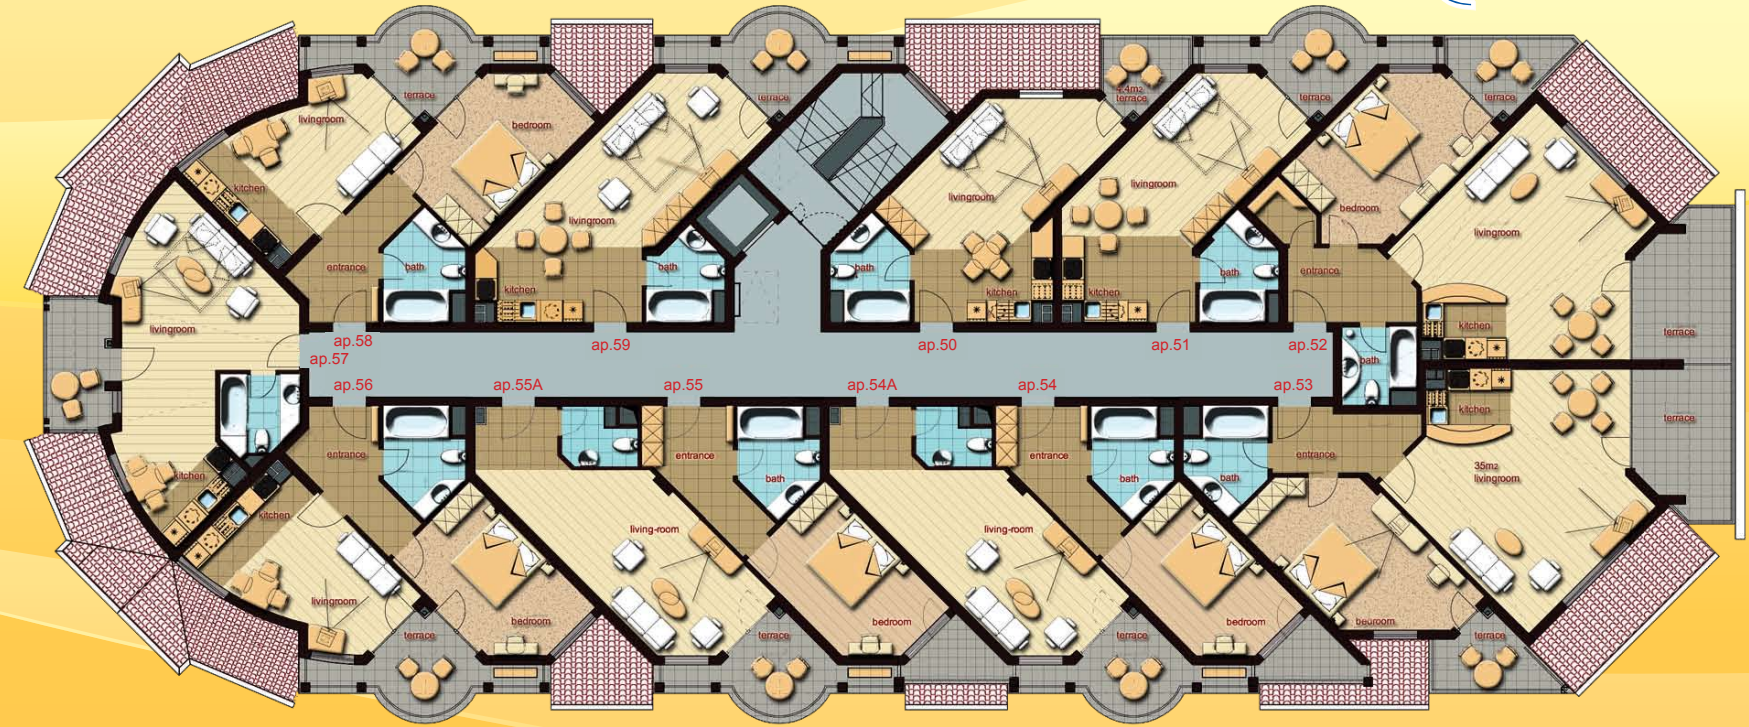

Block 1

5th floor

South Beach

6th floor

app. №	hotel No	type	view	living area sq.m.	common parts sq. m.	total area sq. m.
40	A501	Studio	sea	45.00	6.18	51.18
41	A502	Studio	sea	44.10	6.10	50.20
42	A503	2-rooms	sea	94.20	13.17	107.37
43	A504	2-rooms	sea, pool	98.30	14.59	112.89

app. №	hotel No	type	view	living area sq.m.	common parts sq. m.	total area sq. m.
44	A505	Studio	sea, pool	35,85	4.92	40.77
44A	A505S	Studio	sea, pool	40.75	6.10	46.85
45	A506	Studio	sea, pool	35,85	4.92	40.77
45A	A506S	Studio	sea, pool	40.75	6.10	46.85

app. №	hotel No	type	view	living area sq.m.	common parts sq. m.	total area sq. m.
46	A507	2-rooms	sea, pool	64.40	9.65	74.05
47	A508	2-rooms	park	58.00	8.57	66.57
48	A509	2-rooms	park	64.40	9.10	73.50
49	A510	Studio	sea	47.00	6.50	53.50

app. №	hotel No	type	view	living area sq.m.	common parts sq. m.	total area sq. m.
50	A601	Studio	sea	41.00	4.76	45.76
51	A602	Studio	sea	47.40	5.56	52.96
52	A603	VIP	sea	88.40	10.47	98.87
53	A604	VIP	sea, pool	90.90	11.43	102.33

app. №	hotel No	type	view	living area sq.m.	common parts sq. m.	total area sq. m.
54	A605	Studio	sea, pool	36.90	4.28	41.18
54A	A605S	Studio	sea, pool	42.24	5.36	47.60
55	A606	Studio	sea, pool	36.90	4.28	41.18
55A	A606S	Studio	sea, pool	42.24	5.36	47.60

app. №	hotel No	type	view	living area sq.m.	common parts sq. m.	total area sq. m.
56	A607	2-rooms	sea, pool	63.00	7.99	70.99
57	A608	Studio	park, pool	47.30	5.95	53.25
58	A609	2-rooms	sea, pool	63.00	7.53	70.53
59	A610	Studio	sea	50.00	5.81	55.81