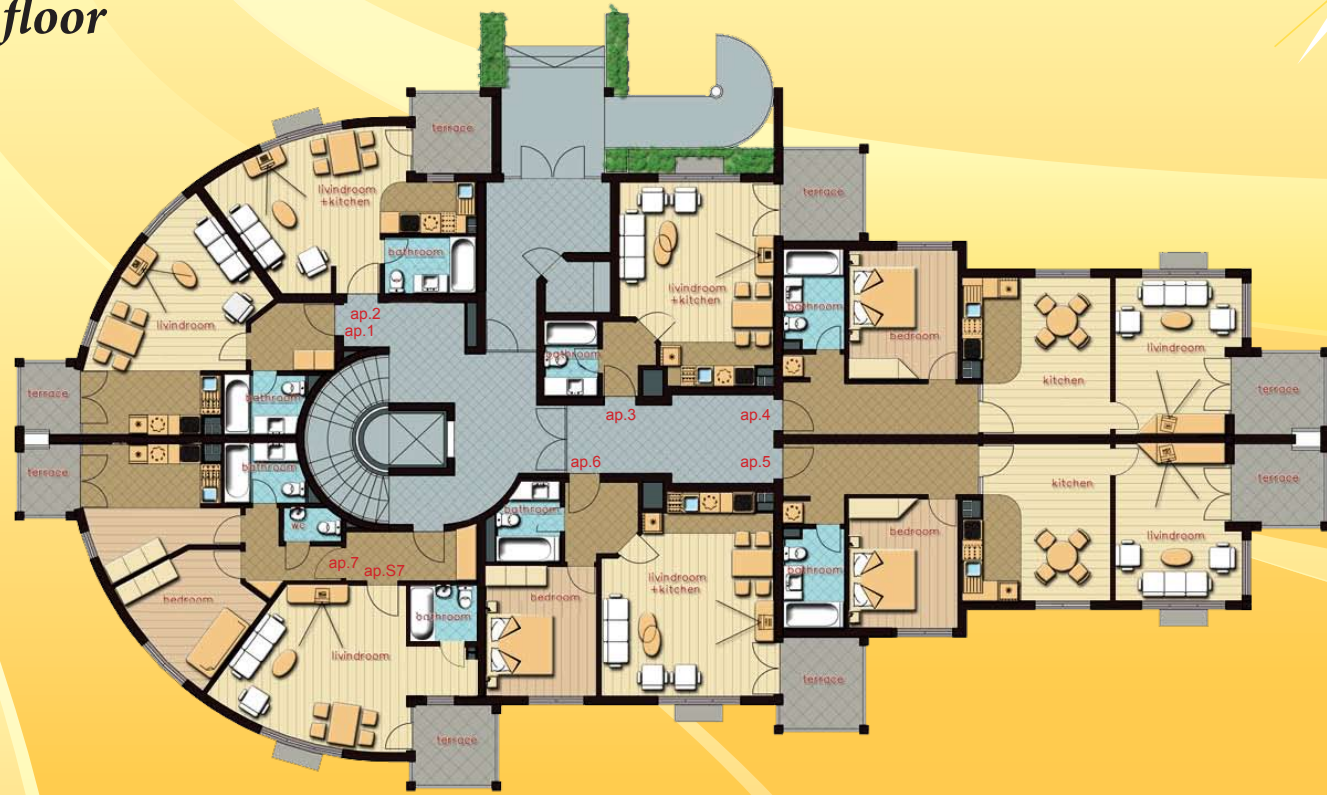

Block 2

1st floor

app. №	hotel No	type	view	living area sq.m.	common parts sq. m.	total area sq. m.
1	B101	Studio	park, pool	43.30	4.57	47.87
2	B102	Studio	park, pool	40.00	4.06	44.06

app. №	hotel No	type	view	living area sq.m.	common parts sq. m.	total area sq. m.
3	B103	Studio	sea, pool	44.00	4.42	48.42
4	B104	2-rooms	sea, pool	79.30	7.96	87.26
5	B105	2-rooms	sea, pool	79.50	8.56	88.06

app. №	hotel No	type	view	living area sq.m.	common parts sq. m.	total area sq. m.
6	B106	2-rooms	park, sea	64.00	6.83	70.83
7	B107	2-rooms	park, sea	47.96	5.13	53.09
S7	B107S	Studio	park, sea	42.04	4.49	46.53