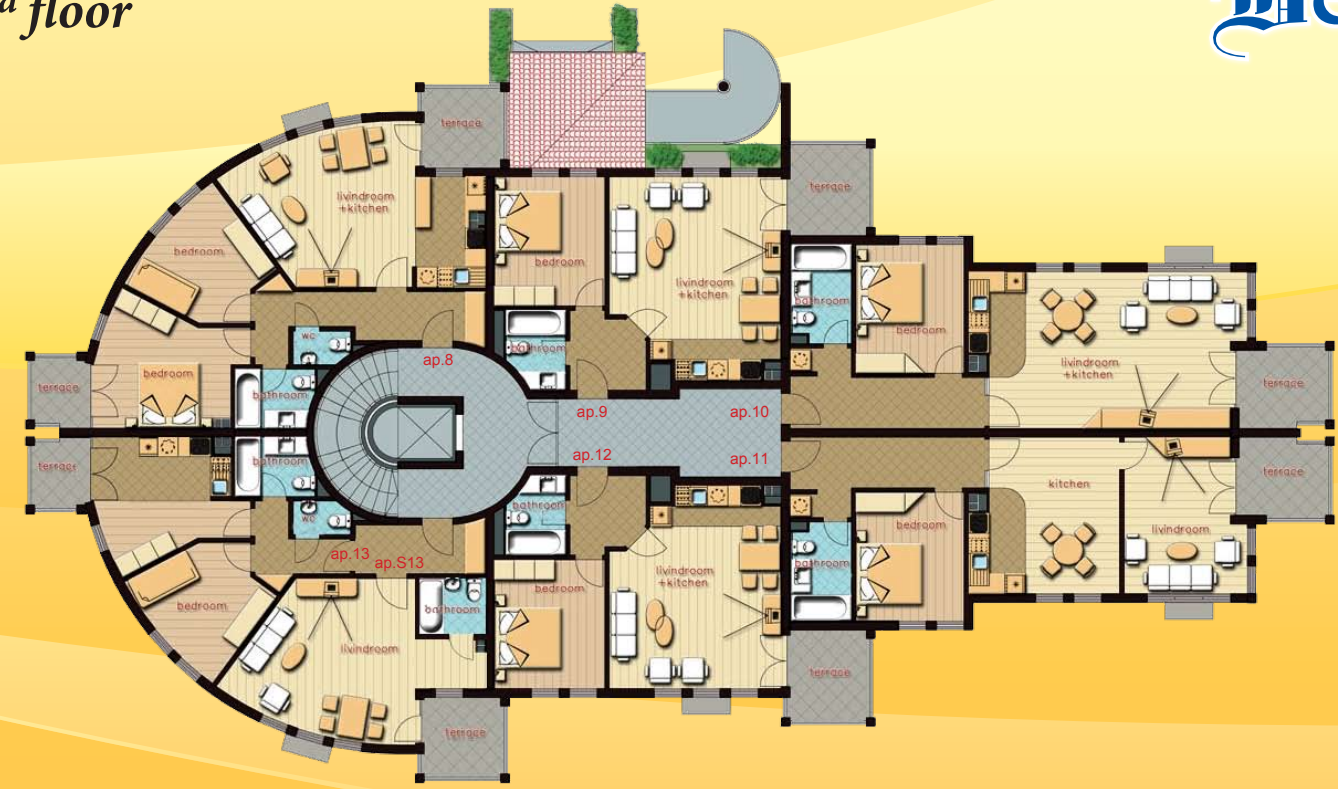

South Beach

2nd floor

app. №	hotel No	type	view	living area sq.m.	common parts sq. m.	total area sq. m.
8	B201	3-rooms	park, pool	90.00	10.62	100.62
9	B202	2-rooms	sea, pool	64.00	7.13	71.13

app. №	hotel No	type	view	living area sq.m.	common parts sq. m.	total area sq. m.
10	B203	2-rooms	sea, pool	79.20	8.90	88.10
11	B204	2-rooms	sea, pool	79.20	9.54	88.74

app. №	hotel No	type	view	living area sq.m.	common parts sq. m.	total area sq. m.
12	B205	2-rooms	park, sea	64.00	7.65	71.65
13	B206	2-rooms	park, sea	47.79	5.72	53.51
S13	B206S	Studio	park, sea	42.11	5.04	47.15