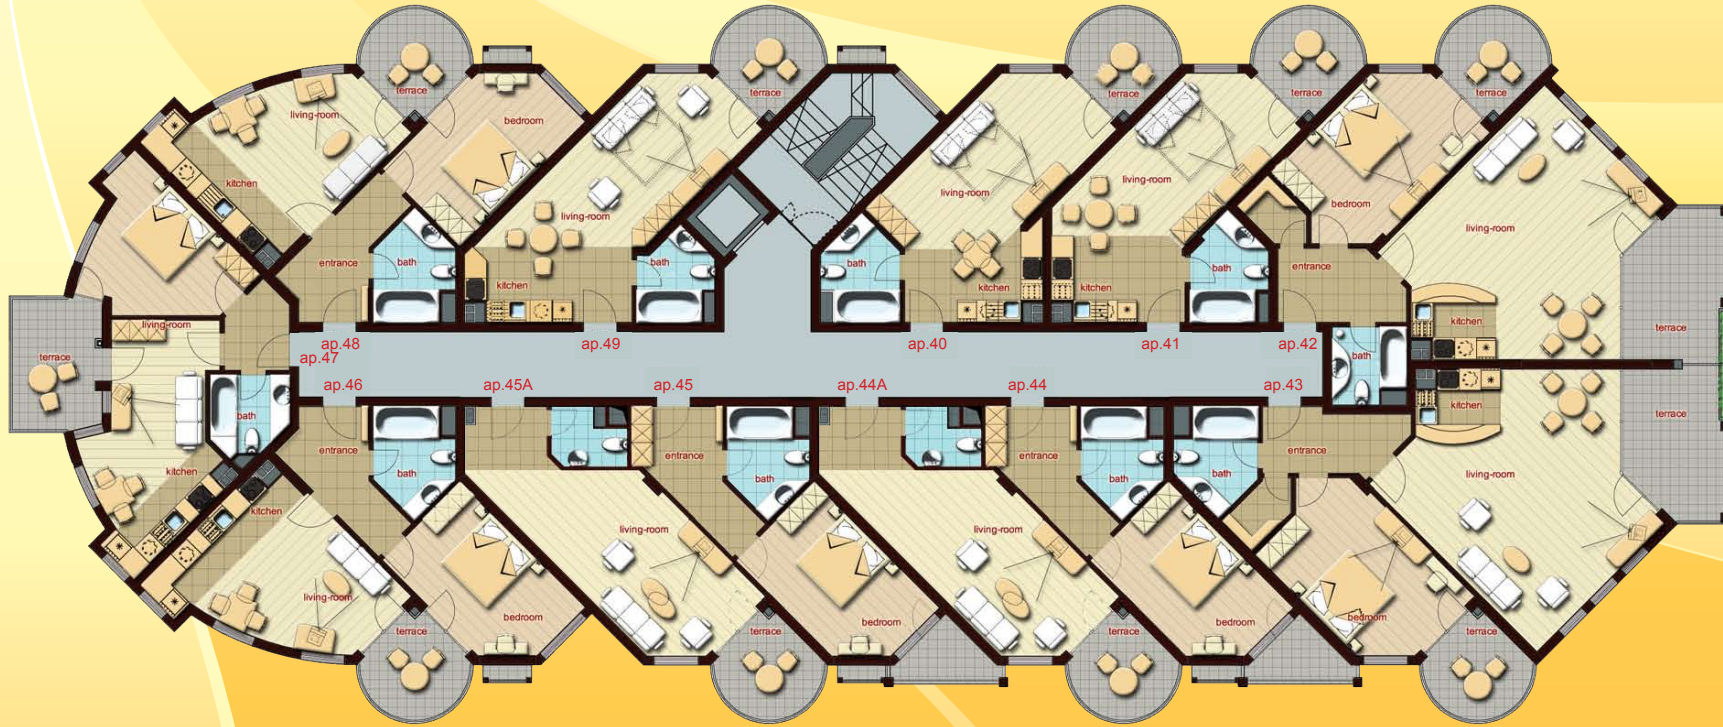

Block 1

5th floor

South Beach

6th floor

app. №	hotel No	type	view	living area sq.m.	common parts sq. m.	total area sq. m.
40	A501	Studio	sea	45.00	6.18	51.18
41	A502	Studio	sea	44.10	6.10	50.20
42	A503	2-rooms	sea	94.20	13.17	107.37
43	A504	2-rooms	sea, pool	98.30	14.59	112.89

app. №	hotel No	type	view	living area sq.m.	common parts sq. m.	total area sq. m.
44	A505	Studio	sea, pool	35,85	4.92	40.77
44A	A505S	Studio	sea, pool	40.75	6.10	46.85
45	A506	Studio	sea, pool	35,85	4.92	40.77
45A	A506S	Studio	sea, pool	40.75	6.10	46.85

app. №	hotel No	type	view	living area sq.m.	common parts sq. m.	total area sq. m.
46	A507	2-rooms	sea, pool	64.40	9.65	74.05
47	A508	2-rooms	park	58.00	8.57	66.57
48	A509	2-rooms	park	64.40	9.10	73.50
49	A510	Studio	sea	47.00	6.50	53.50

app. №	hotel No	type	view	living area sq.m.	common parts sq. m.	total area sq. m.
50	A601	Studio	sea	41.00	4.76	45.76
51	A602	Studio	sea	47.40	5.56	52.96
52	A603	VIP	sea	88.40	10.47	98.87
53	A604	VIP	sea, pool	90.90	11.43	102.33

app. №	hotel No	type	view	living area sq.m.	common parts sq. m.	total area sq. m.
54	A605	Studio	sea, pool	36.90	4.28	41.18
54A	A605S	Studio	sea, pool	42.24	5.36	47.60
55	A606	Studio	sea, pool	36.90	4.28	41.18
55A	A606S	Studio	sea, pool	42.24	5.36	47.60

app. №	hotel No	type	view	living area sq.m.	common parts sq. m.	total area sq. m.
56	A607	2-rooms	sea, pool	63.00	7.99	70.99
57	A608	Studio	park, pool	47.30	5.95	53.25
58	A609	2-rooms	sea, pool	63.00	7.53	70.53
59	A610	Studio	sea	50.00	5.81	55.81