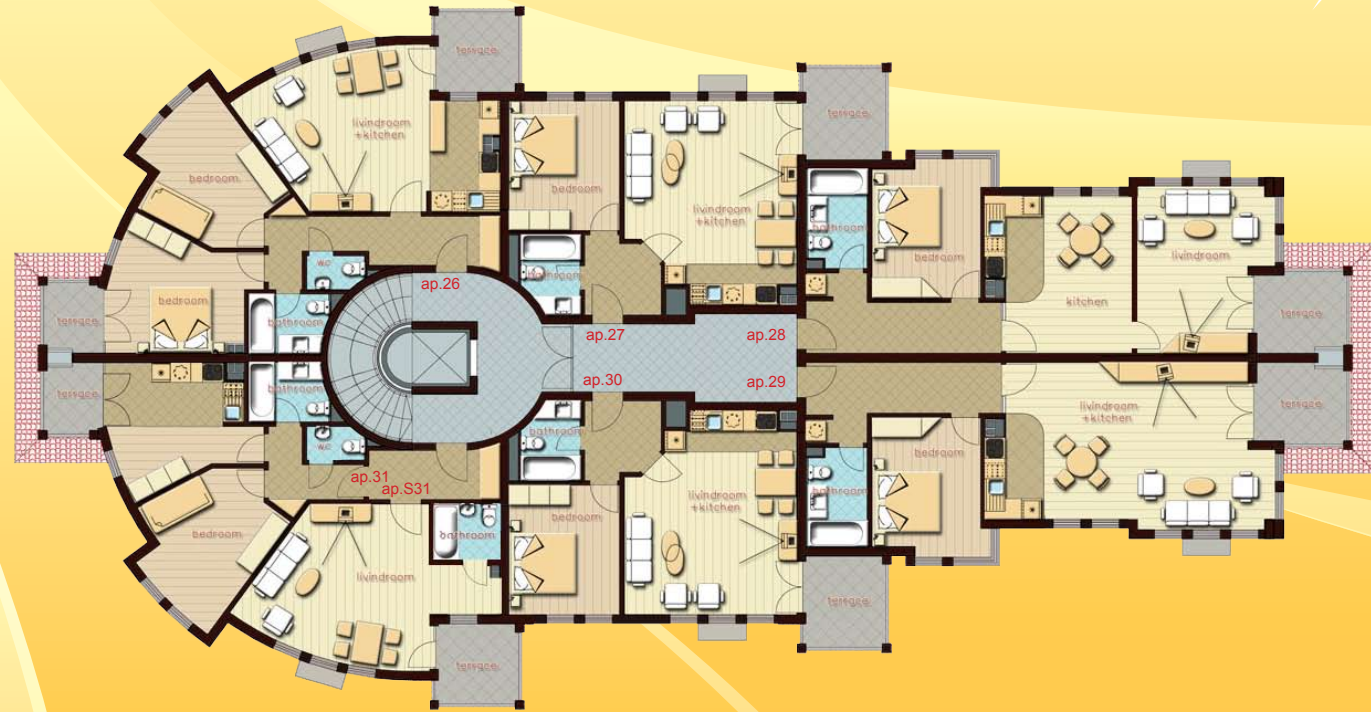

Block 2

5th floor

app. №	hotel No	type	view	living area sq.m.	common parts sq. m.	total area sq. m.
26	B501	3-rooms	park, pool	93.00	10.70	103.70
27	B502	2-rooms	sea, pool	64.00	7.13	71.13

app. №	hotel No	type	view	living area sq.m.	common parts sq. m.	total area sq. m.
28	B503	2-rooms	sea, pool	82.50	9.27	91.77
29	B504	2-rooms	sea, pool	82.50	9.94	92.44

app. №	hotel No	type	view	living area sq.m.	common parts sq. m.	total area sq. m.
30	B505	2-rooms	park, sea	64.00	7.65	71.65
31	B506A	2-rooms	park, sea	51.07	6.11	57.18
S31	B506S	Studio	park, sea	41.93	5.02	46.95