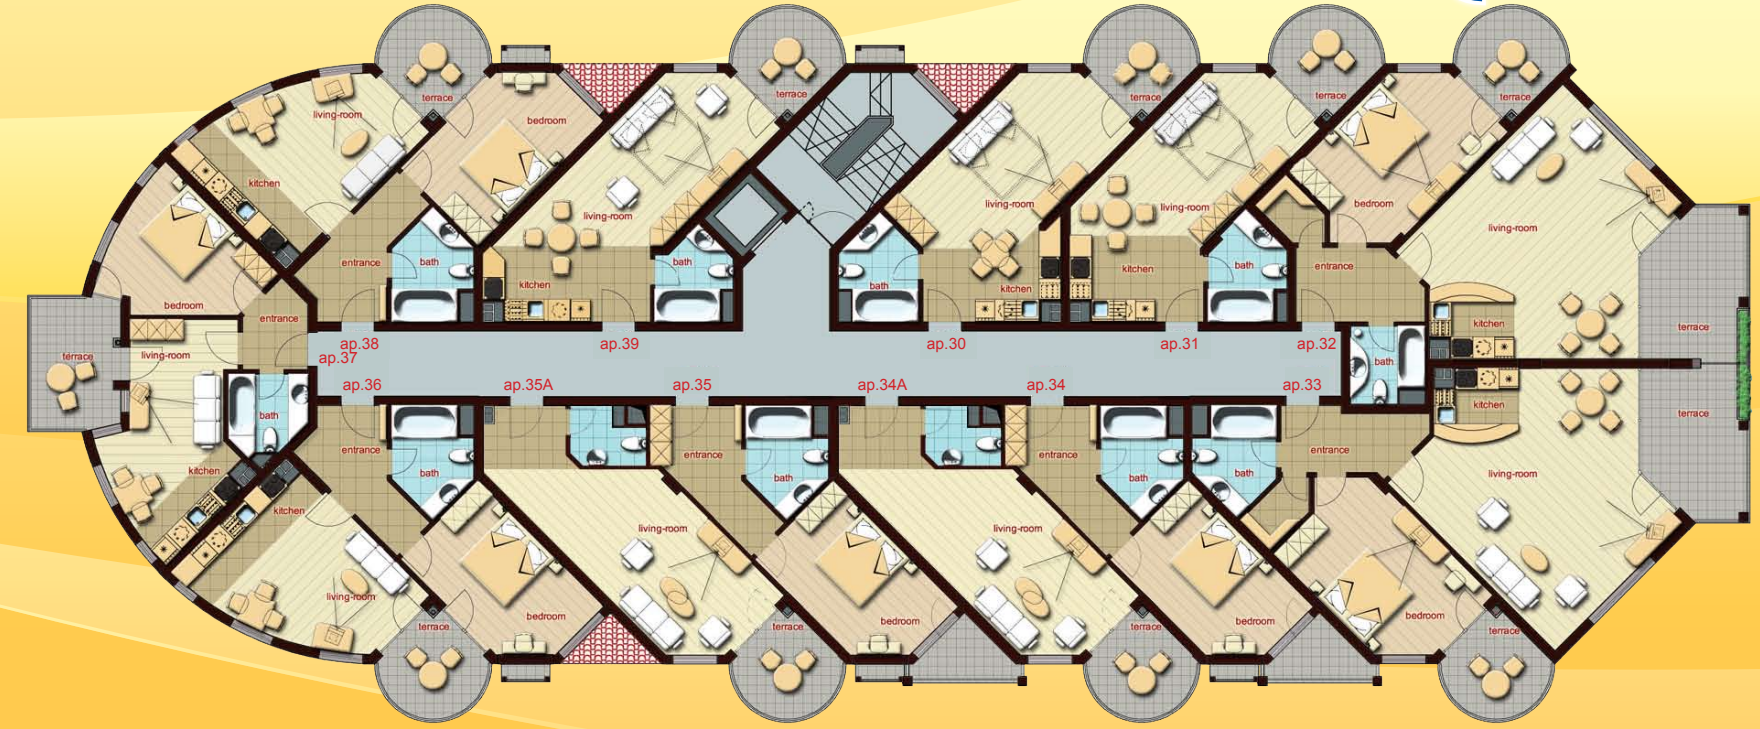

app. №	hotel No	type	view	living area sq.m.	common parts sq. m.	total area sq. m.
16	A207	2-rooms	sea, pool	67.00	9.98	76.98
17	A208	2-rooms	park	56.00	8.28	64.28
18	A209	2-rooms	sea	67.00	9.41	76.41
19	A210	Studio	sea	50.10	6.93	57.03

Block 1

3th floor

South Beach

4th floor

app. №	hotel No	type	view	living area sq.m.	common parts sq. m.	total area sq. m.
20	A301	Studio	sea	43.20	5.98	49.18
21	A302	Studio	sea	48.00	6.57	54.57
22	A303	2-rooms	sea	92.50	12.93	105.43
23	A304	2-rooms	sea, pool	98.00	14.55	112.55