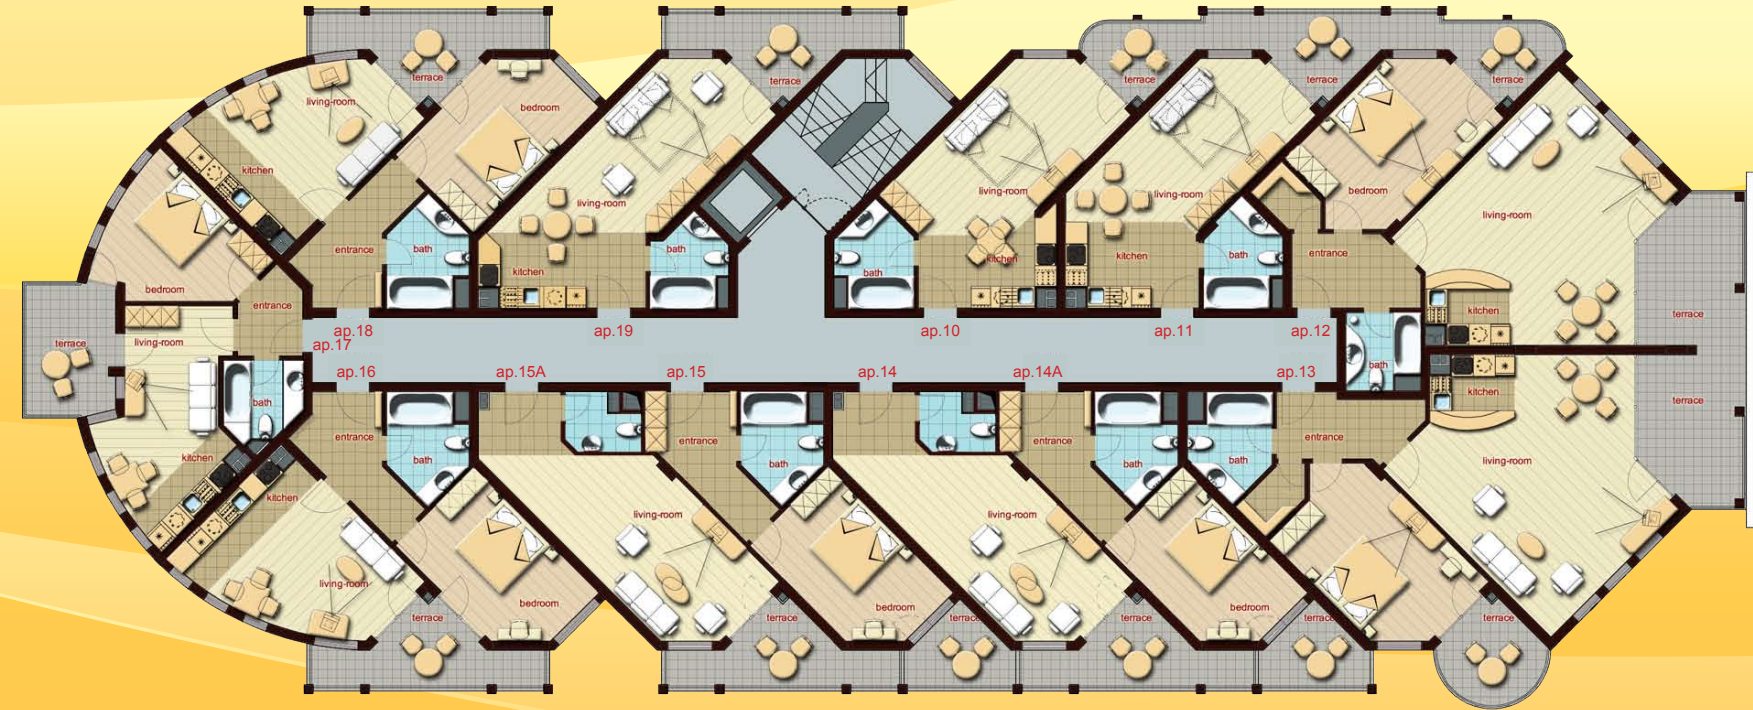

2nd floor

app. №	hotel No	type	view	living area sq.m.	common parts sq. m.	total area sq. m.
10	A201	Studio	sea	43.20	5.98	49.18
11	A202	Studio	sea	48.00	6.61	54.61
12	A203	2-rooms	sea	92.50	12.93	105.43
13	A204	2-rooms	sea, pool	98.30	14.59	112.89

app. №	hotel No	type	view	living area sq.m.	common parts sq. m.	total area sq. m.
14	A205	Studio	sea, pool	37.80	4.80	42.60
14A	A205S	Studio	sea, pool	44.92	6.64	51.56
15	A206	Studio	sea, pool	37.80	4.80	42.60
15A	A206S	Studio	sea, pool	44.92	6.64	51.56

app. №	hotel No	type	view	living area sq.m.	common parts sq. m.	total area sq. m.
16	A207	2-rooms	sea, pool	67.00	9.98	76.98
17	A208	2-rooms	park	56.00	8.28	64.28
18	A209	2-rooms	sea	67.00	9.41	76.41
19	A210	Studio	sea	50.10	6.93	57.03