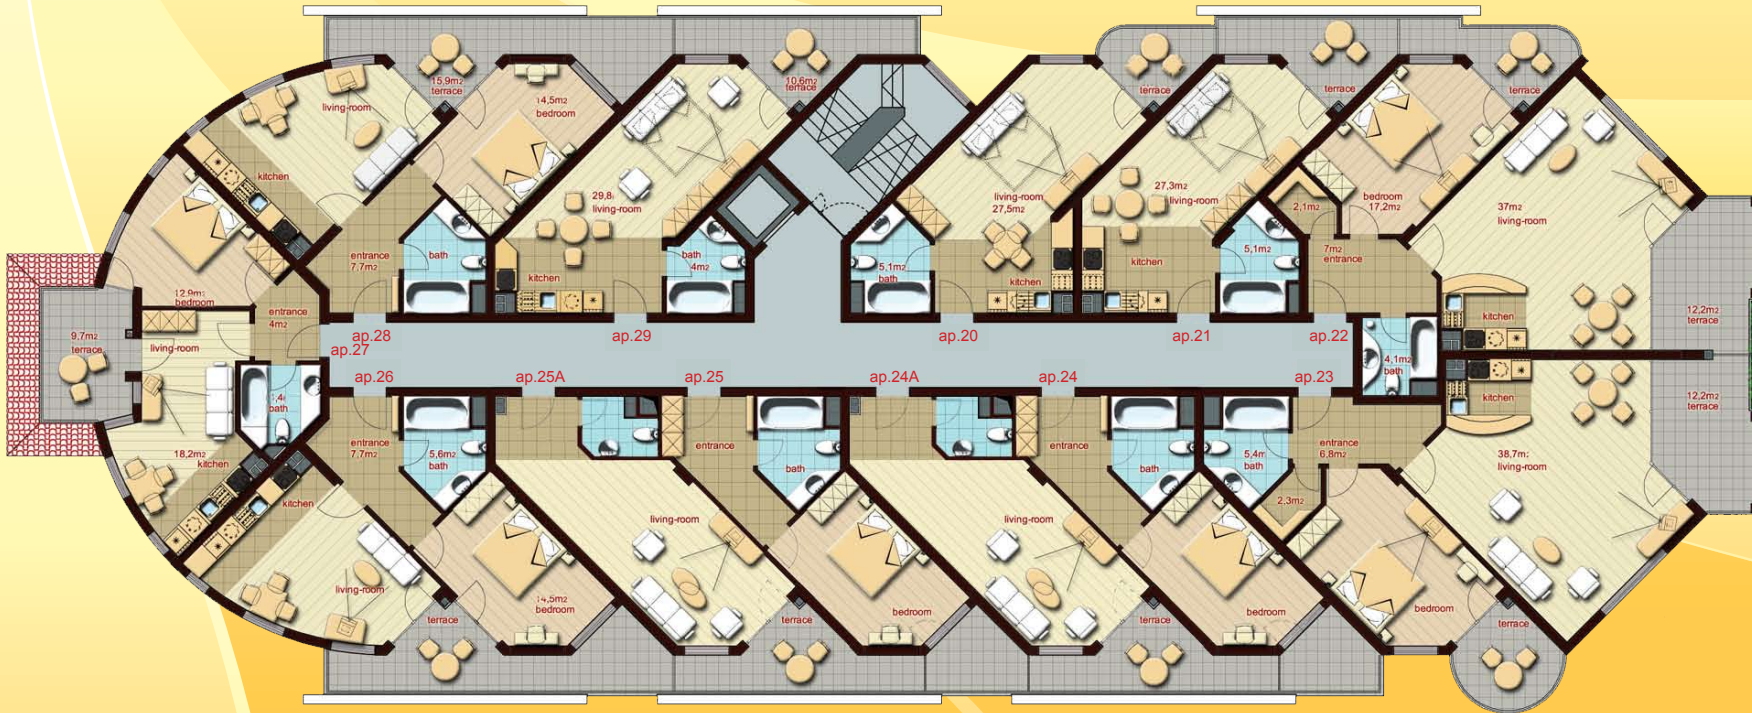

Block 1

3th floor

South Beach

4th floor

app. №	hotel No	type	view	living area sq.m.	common parts sq. m.	total area sq. m.
20	A301	Studio	sea	43.20	5.98	49.18
21	A302	Studio	sea	48.00	6.57	54.57
22	A303	2-rooms	sea	92.50	12.93	105.43
23	A304	2-rooms	sea, pool	98.00	14.55	112.55

app. №	hotel No	type	view	living area sq.m.	common parts sq. m.	total area sq. m.
24	A305	Studio	sea, pool	37.10	5.43	42.53
24A	A305S	Studio	sea, pool	44.60	6.82	51.42
25	A306	Studio	sea, pool	37.10	5.43	42.53
25A	A306S	Studio	sea, pool	44.60	6.82	51.42

app. №	hotel No	type	view	living area sq.m.	common parts sq. m.	total area sq. m.
26	A307	2-rooms	sea, pool	72.00	10.78	82.78
27	A308	2-rooms	park	56.00	8.28	64.28
28	A309	2-rooms	park	72.00	10.16	82.16
29	A310	Studio	sea	50.00	6.92	56.92

app. №	hotel No	type	view	living area sq.m.	common parts sq. m.	total area sq. m.
30	A401	Studio	sea	45.00	6.18	51.18
31	A402	Studio	sea	44.10	6.10	50.20
32	A403	2-rooms	sea	94.20	13.17	107.37
33	A404	2-rooms	sea, pool	98.30	14.59	112.89

app. №	hotel No	type	view	living area sq.m.	common parts sq. m.	total area sq. m.
34	A405	Studio	sea, pool	35.85	4.92	40.77
34A	A405S	Studio	sea, pool	40.75	6.10	46.85
35	A406	Studio	sea, pool	35.85	4.92	40.77
35A	A406S	Studio	sea, pool	40.75	6.10	46.85

app. №	hotel No	type	view	living area sq.m.	common parts sq. m.	total area sq. m.
36	A407	2-rooms	sea, pool	63.50	9.52	73.02
37	A408	2-rooms	park	56.00	8.28	64.28
38	A409	2-rooms	sea, pool	64.00	8.97	72.97
39	A410	Studio	sea	47.00	6.50	53.50