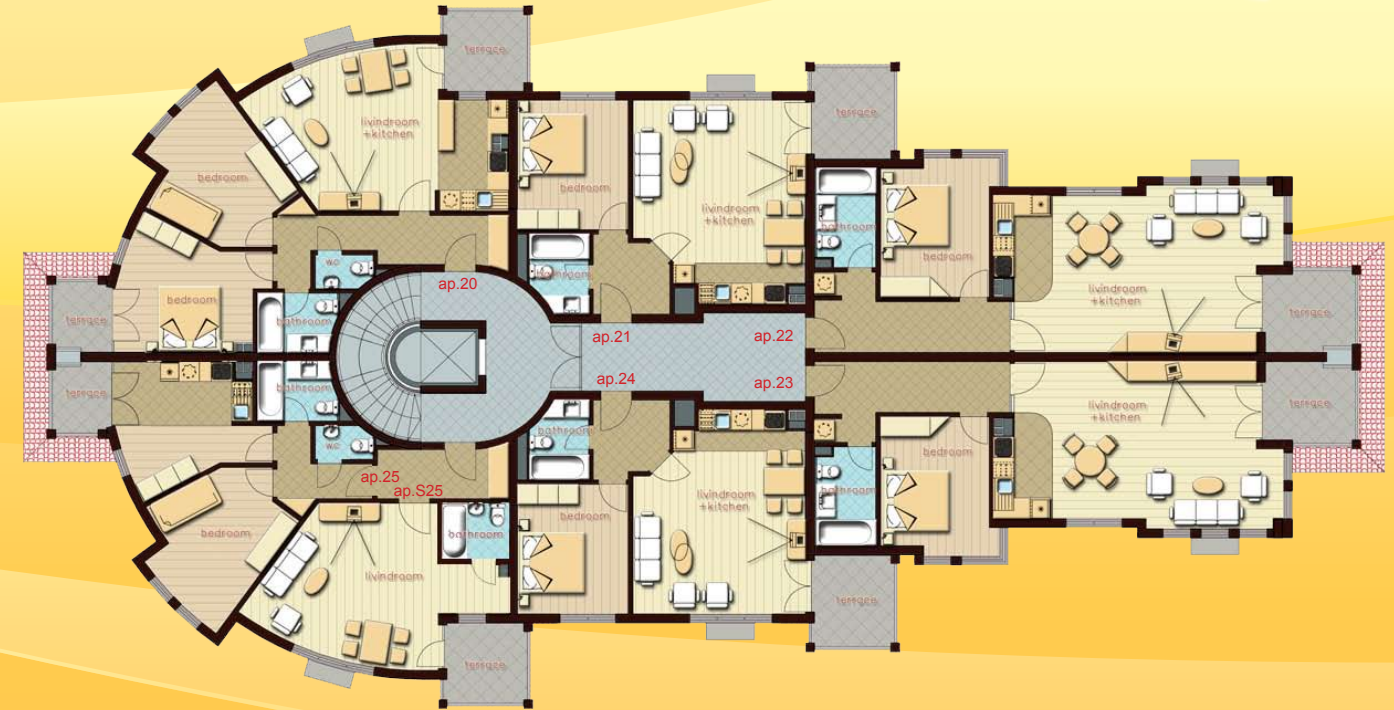

4th floor

app. №	hotel No	type	view	living area sq.m.	common parts sq. m.	total area sq. m.
20	B401	3-rooms	park, pool	93.00	10.70	103.70
21	B402	2-rooms	sea, pool	64.00	7.13	71.13

app. №	hotel No	type	view	living area sq.m.	common parts sq. m.	total area sq. m.
22	B403	2-rooms	sea, pool	82.50	9.27	91.77
23	B404	2-rooms	sea, pool	82.50	9.94	92.44

app. №	hotel No	type	view	living area sq.m.	common parts sq. m.	total area sq. m.
24	B405	2-rooms	park, sea	64.00	7.65	71.65
25	B406A	2-rooms	park, sea	51.07	6.11	57.18
S25	B406S	Studio	park, sea	41.93	5.02	46.95