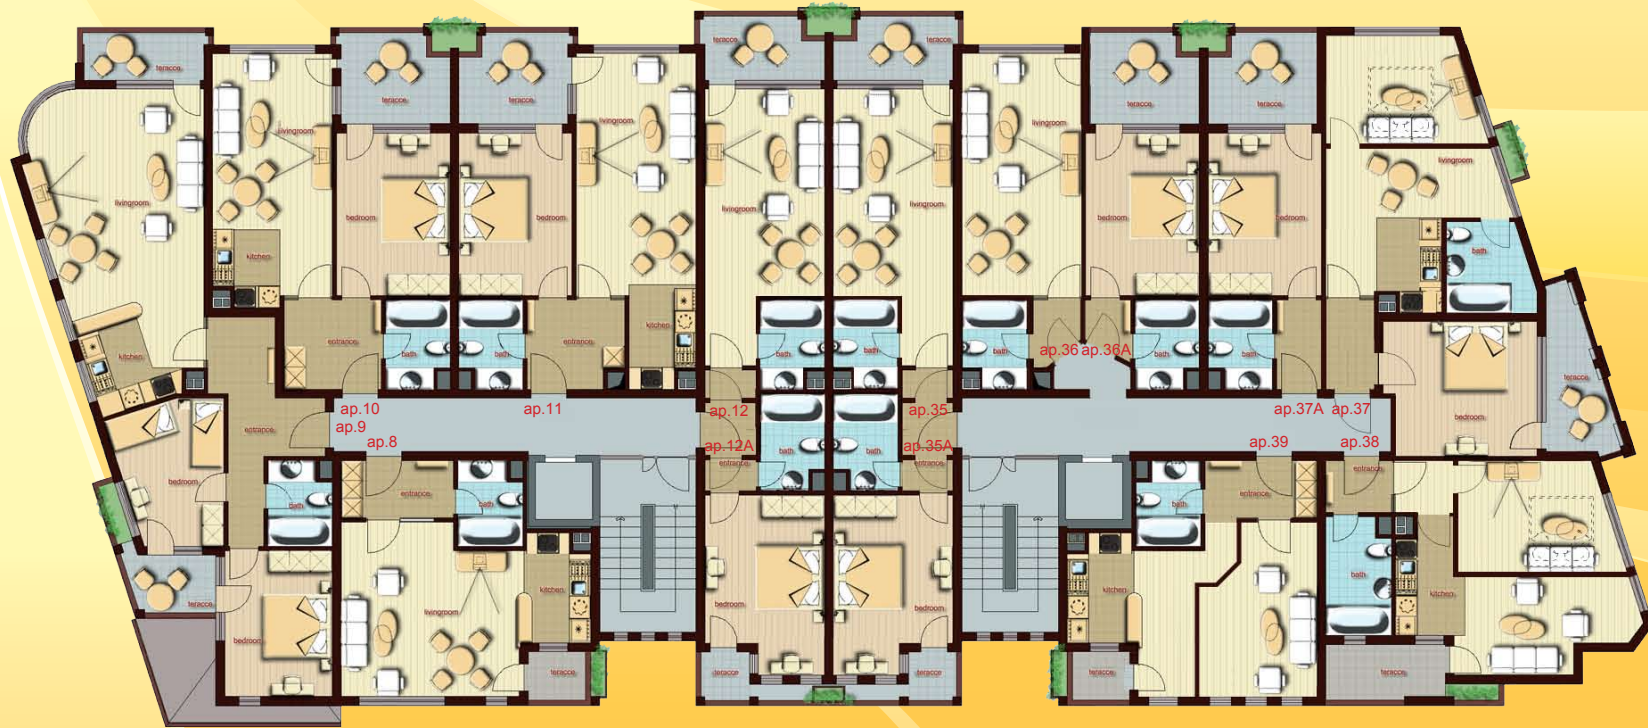

Block 3

3th floor

app. №	hotel No	type	living area sq.m.	ideal parts of the building sq. m.	total area sq. m.
8	C301	Studio	47.40	5.78	53.18
9	C303	3-rooms	101.50	12.22	113.72
10	C305	2-rooms	66.40	7.94	74.34
11	C307	2-rooms	69.20	8.11	77.31

app. №	hotel No	type	living area sq.m.	ideal parts of the building sq. m.	total area sq. m.
12	C309S	Studio	40.34	4.83	45.17
12A	C309	Studio	30.06	3.59	33.65
35	C302S	Studio	40.34	4.83	45.17
35A	C302	Studio	30.06	3.58	33.64
36	C304	Studio	34.50	4.13	38.63

app. №	hotel No	type	living area sq.m.	ideal parts of the building sq. m.	total area sq. m.
36A	C304S	Studio	34.70	4.15	38.85
37	C306A	3-rooms	75.60	9.04	84.64
37A	C306	Studio	34.40	4.23	38.63
38	C308	2-rooms	56.80	7.00	63.80
39	C310	2-rooms	47.40	5.78	53.18